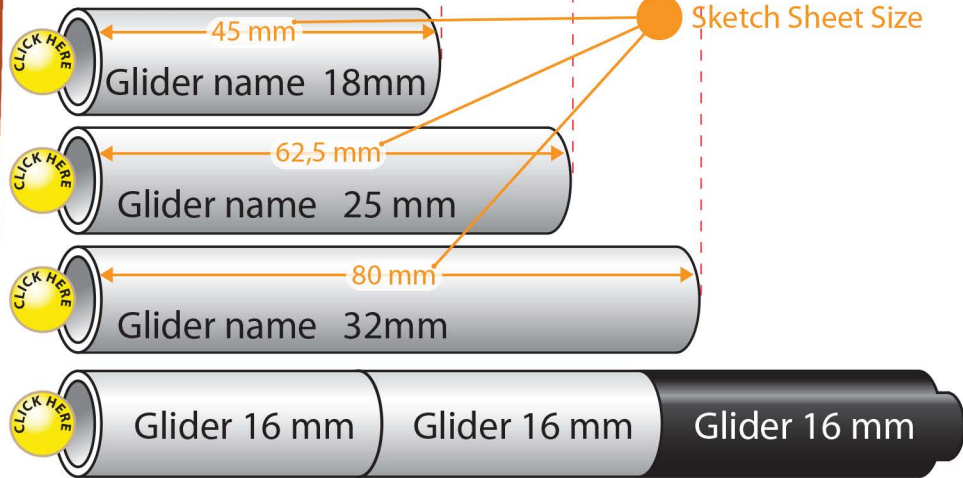

"CLICK ON THE BUTTONS TO VIEW A VIRTUAL SAMPLE OF THE GLIDERS IN ACTION"